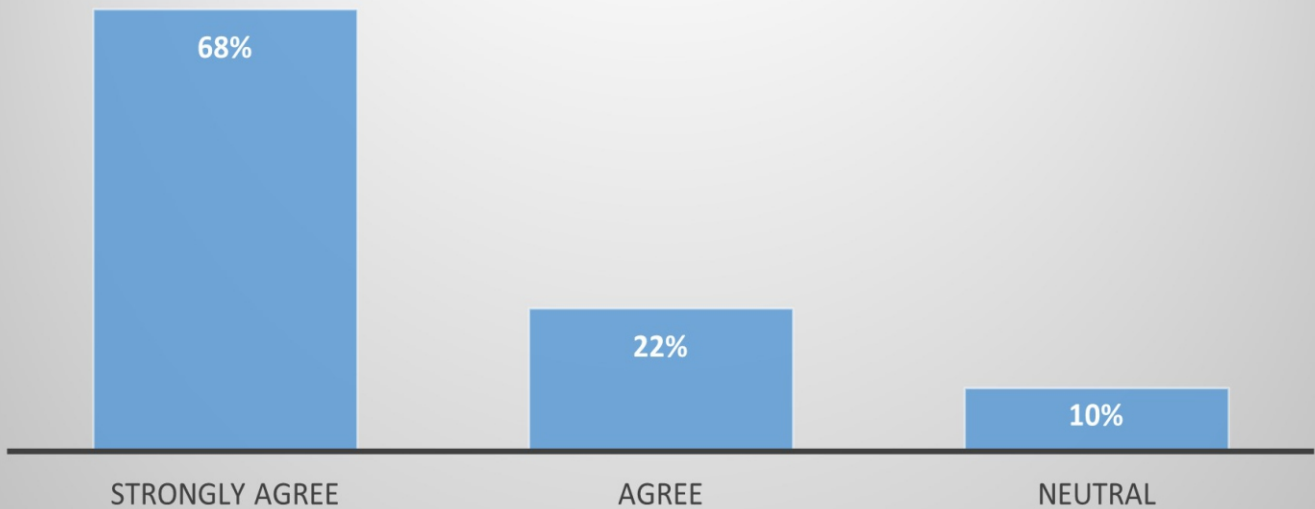

Students Feedback Report 2018-19

1. Program offered flexibility in studying papers of your choice

2. Syllabus of your program was able to meet your expectations towards the degree you enrolled for

Students Feedback Report 2018-19

3. Relevance of units/syllabus to the program chosen by you

4. The Syllabus matched student load

Students Feedback Report 2018-19

5. Evolution methods for each courses were satisfactory

6. Objective states for each courses duly met