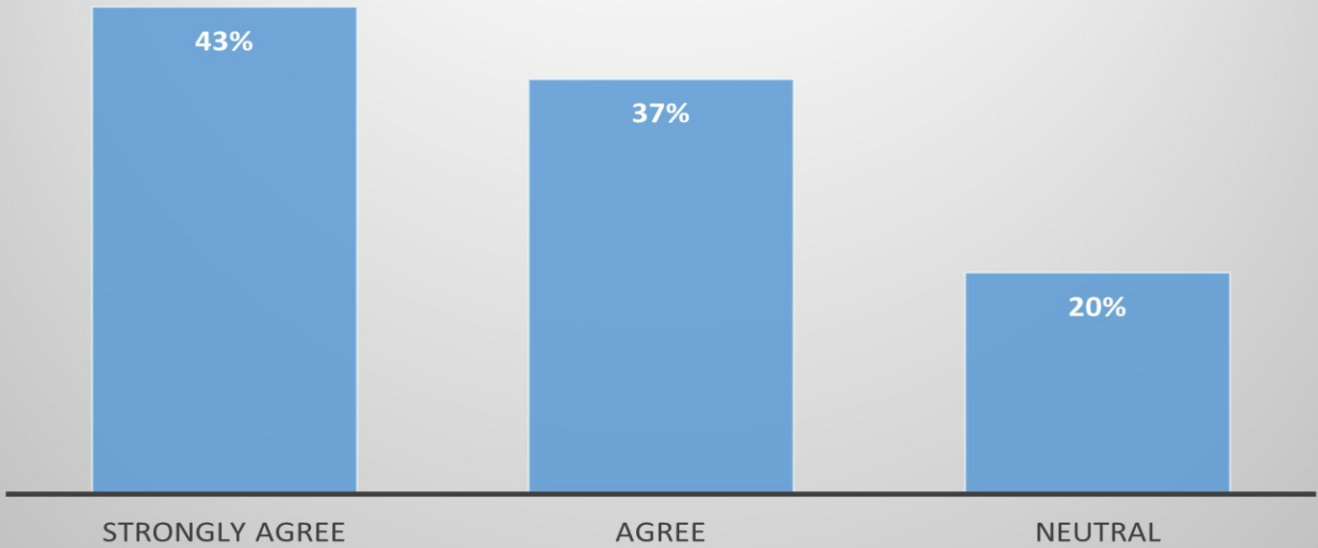

Students Feedback Report 2018-19

1. Program offered flexibility in studying papers of your choice

2. Syllabus of your program was able to meet your expectations towards the degree you enrolled for

Students Feedback Report 2018-19

3. Relevance of units/syllabus to the program chosen by you

4. The Syllabus matched student load

Students Feedback Report 2018-19

5. Evolution methods for each courses were satisfactory

6. Objective states for each courses duly met