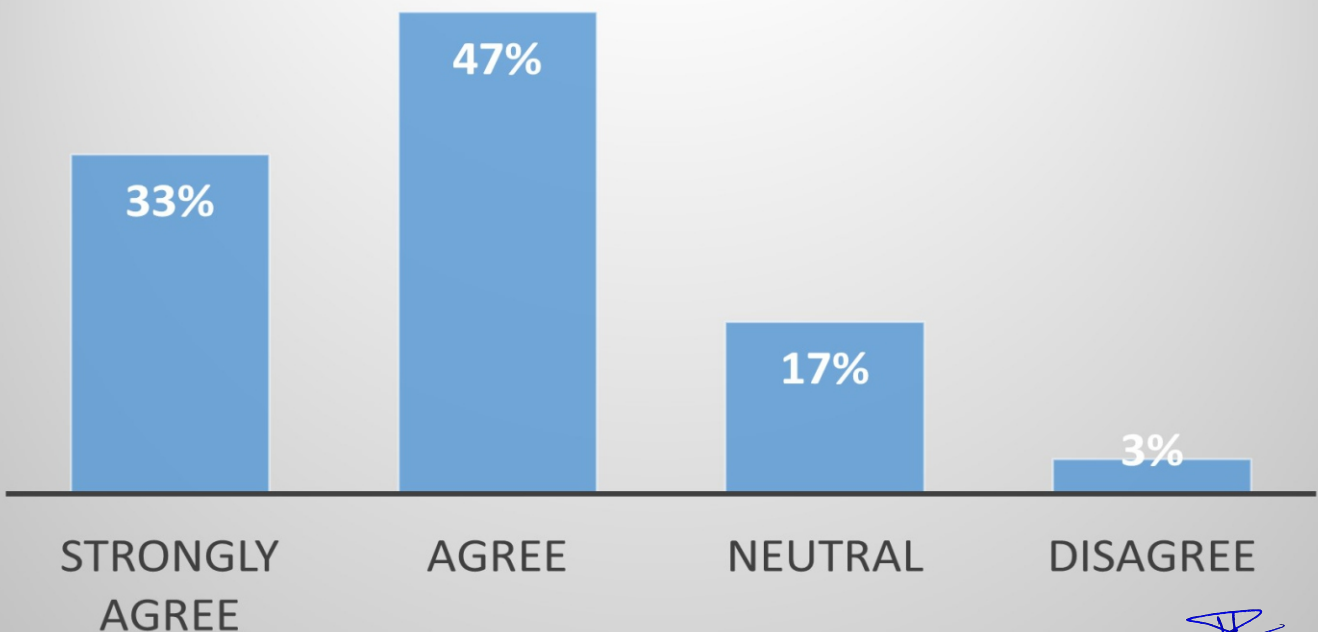

Students Feedback Report 2018-19

1. Program offered flexibility in studying papers of your choice

2. Syllabus of your program was able to meet your expectations towards the degree you enrolled for

Students Feedback Report 2018-19

3. Relevance of units/syllabus to the program chosen by you

4. The Syllabus matched student load

Students Feedback Report 2018-19

5. Evolution methods for each courses were satisfactory

6. Objective states for each courses duly met