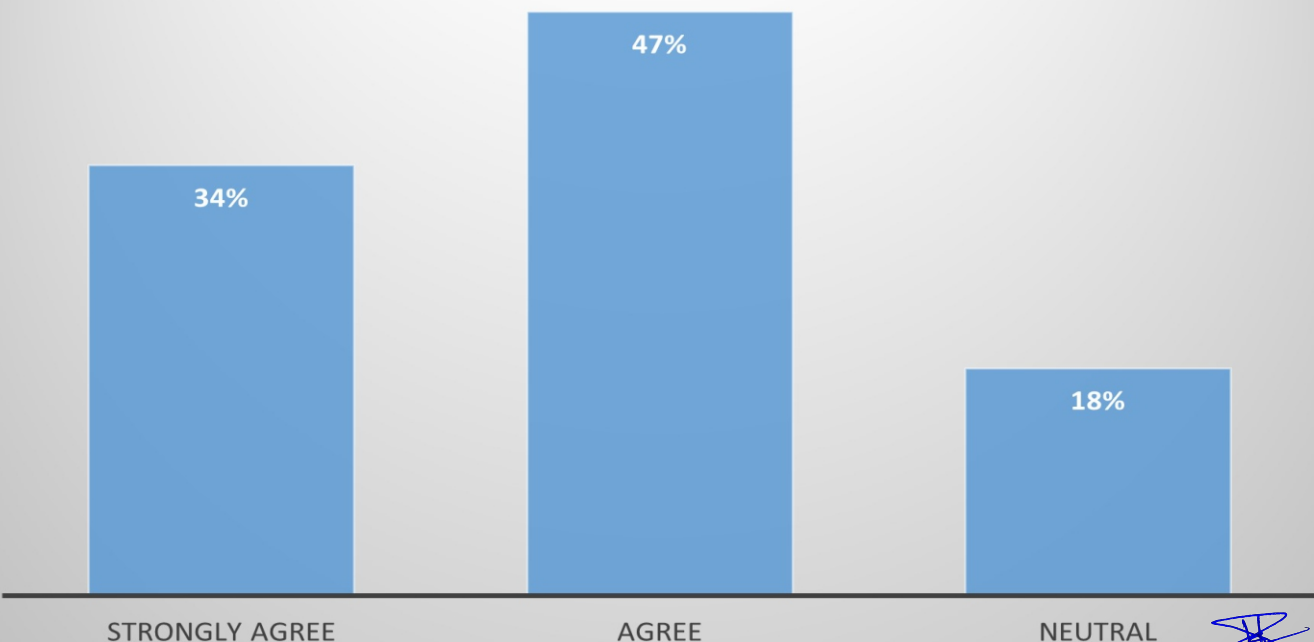

Students Feedback Report 2018-19

1. Program offered flexibility in studying papers of your choice

2. Syllabus of your program was able to meet your expectations towards the degree you enrolled for

Students Feedback Report 2018-19

3. Relevance of units/syllabus to the program chosen by you

4. The Syllabus matched student load

Students Feedback Report 2018-19

5. Evolution methods for each courses were satisfactory

6. Objective states for each courses duly met

Students Feedback Report 2018-19

7. Syllabus of your course is upto the requirements of the industry

8. The course added value to your skills