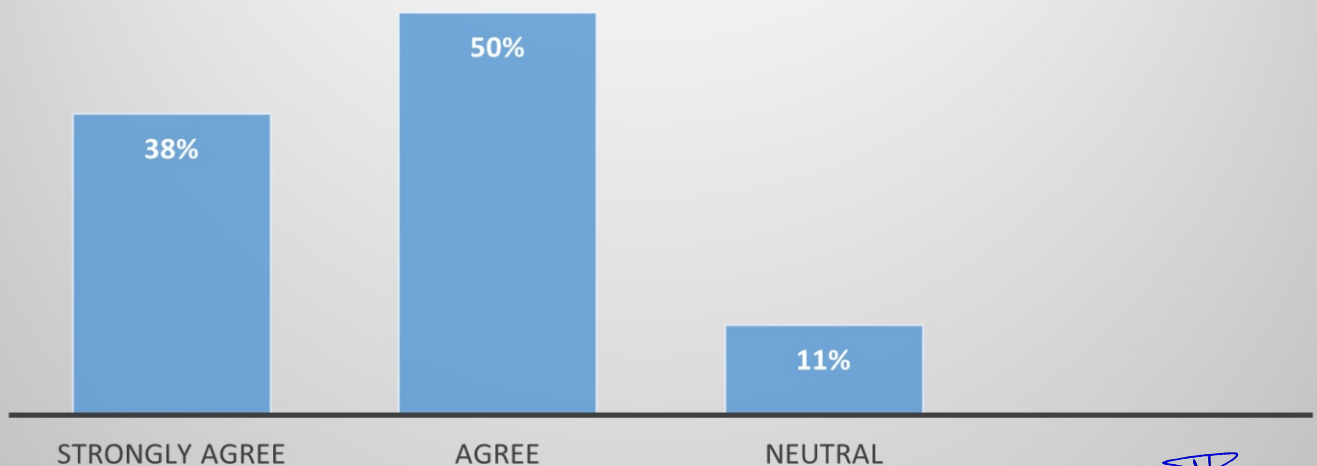

Students Feedback Report 2018-19

1. Program offered flexibility in studying papers of your choice

2. Syllabus of your program was able to meet your expectations towards the degree you enrolled for

Students Feedback Report 2018-19

3. Relevance of units/syllabus to the program chosen by you

4. The Syllabus matched student load

Students Feedback Report 2018-19

5. Evolution methods for each courses were satisfactory

6. Objective states for each courses duly met