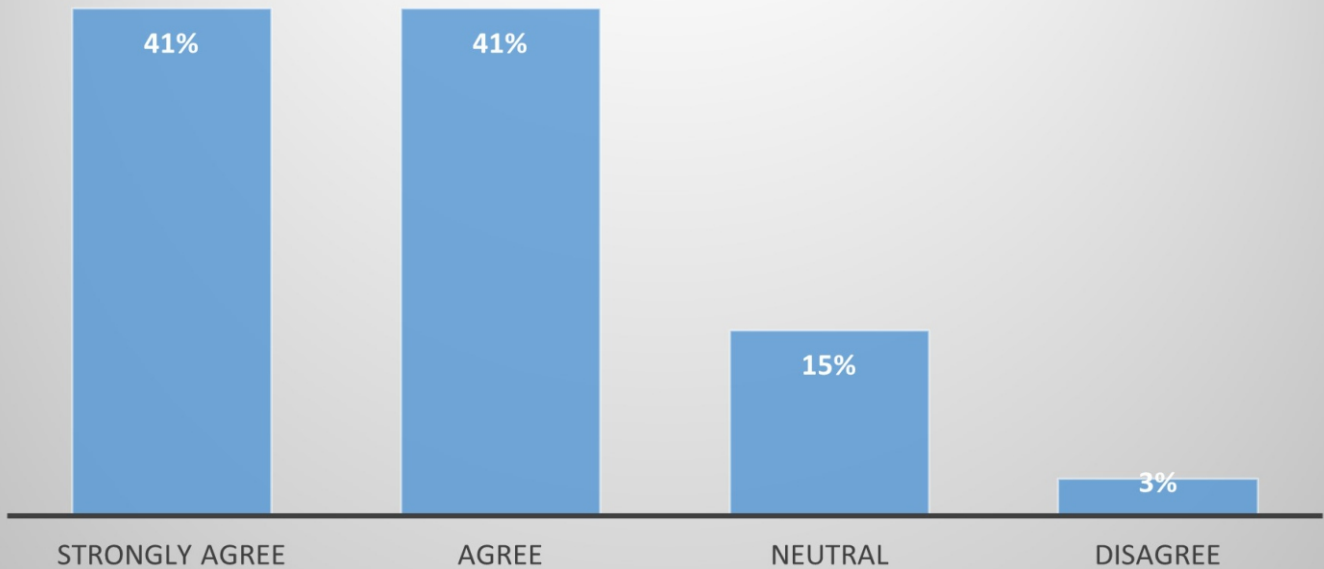

Students Feedback Report 2018-19

1. Program offered flexibility in studying papers of your choice

2. Syllabus of your program was able to meet your expectations towards the degree you enrolled for

Students Feedback Report 2018-19

3. Relevance of units/syllabus to the program chosen by you

4. The Syllabus matched student load

Students Feedback Report 2018-19

5. Evolution methods for each courses were satisfactory

6. Objective states for each courses duly met

Students Feedback Report 2018-19

7. Syllabus of your course is upto the requirements of the industry

8. The course added value to your skills