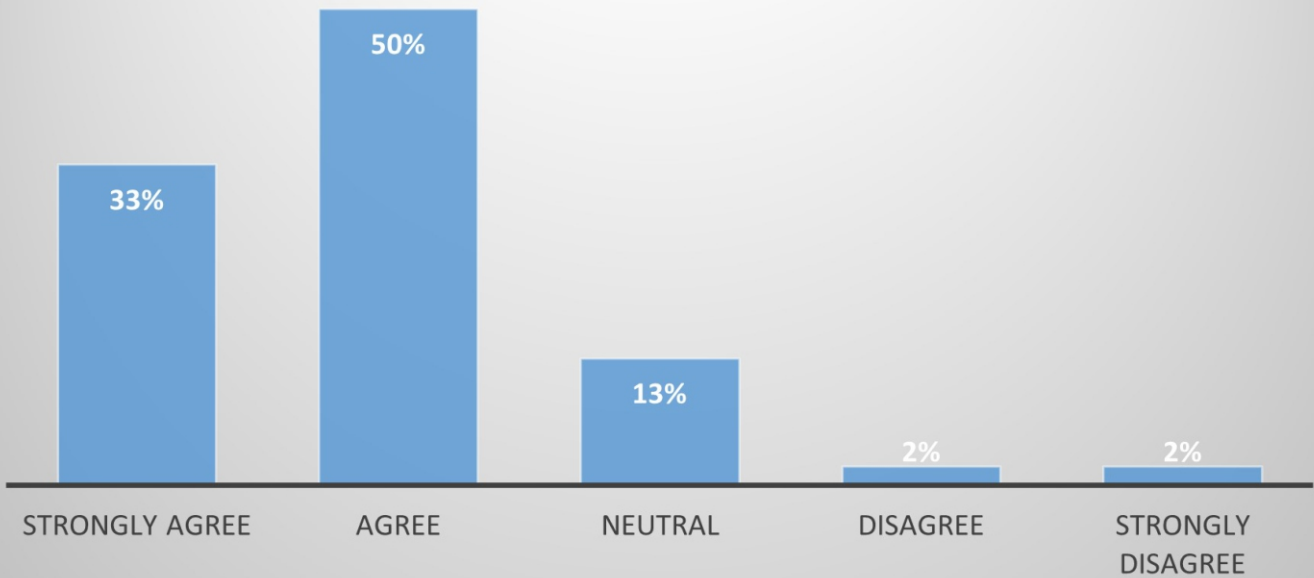

Students Feedback Report 2018-19

1. Program offered flexibility in studying papers of your choice

2. Syllabus of your program was able to meet your expectations towards the degree you enrolled for

Students Feedback Report 2018-19

3. Relevance of units/syllabus to the program chosen by you

4. The Syllabus matched student load

Students Feedback Report 2018-19

5. Evolution methods for each courses were satisfactory

6. Objective states for each courses duly met

Students Feedback Report 2018-19

7. Syllabus of your course is upto the requirements of the industry

8. The course added value to your skills